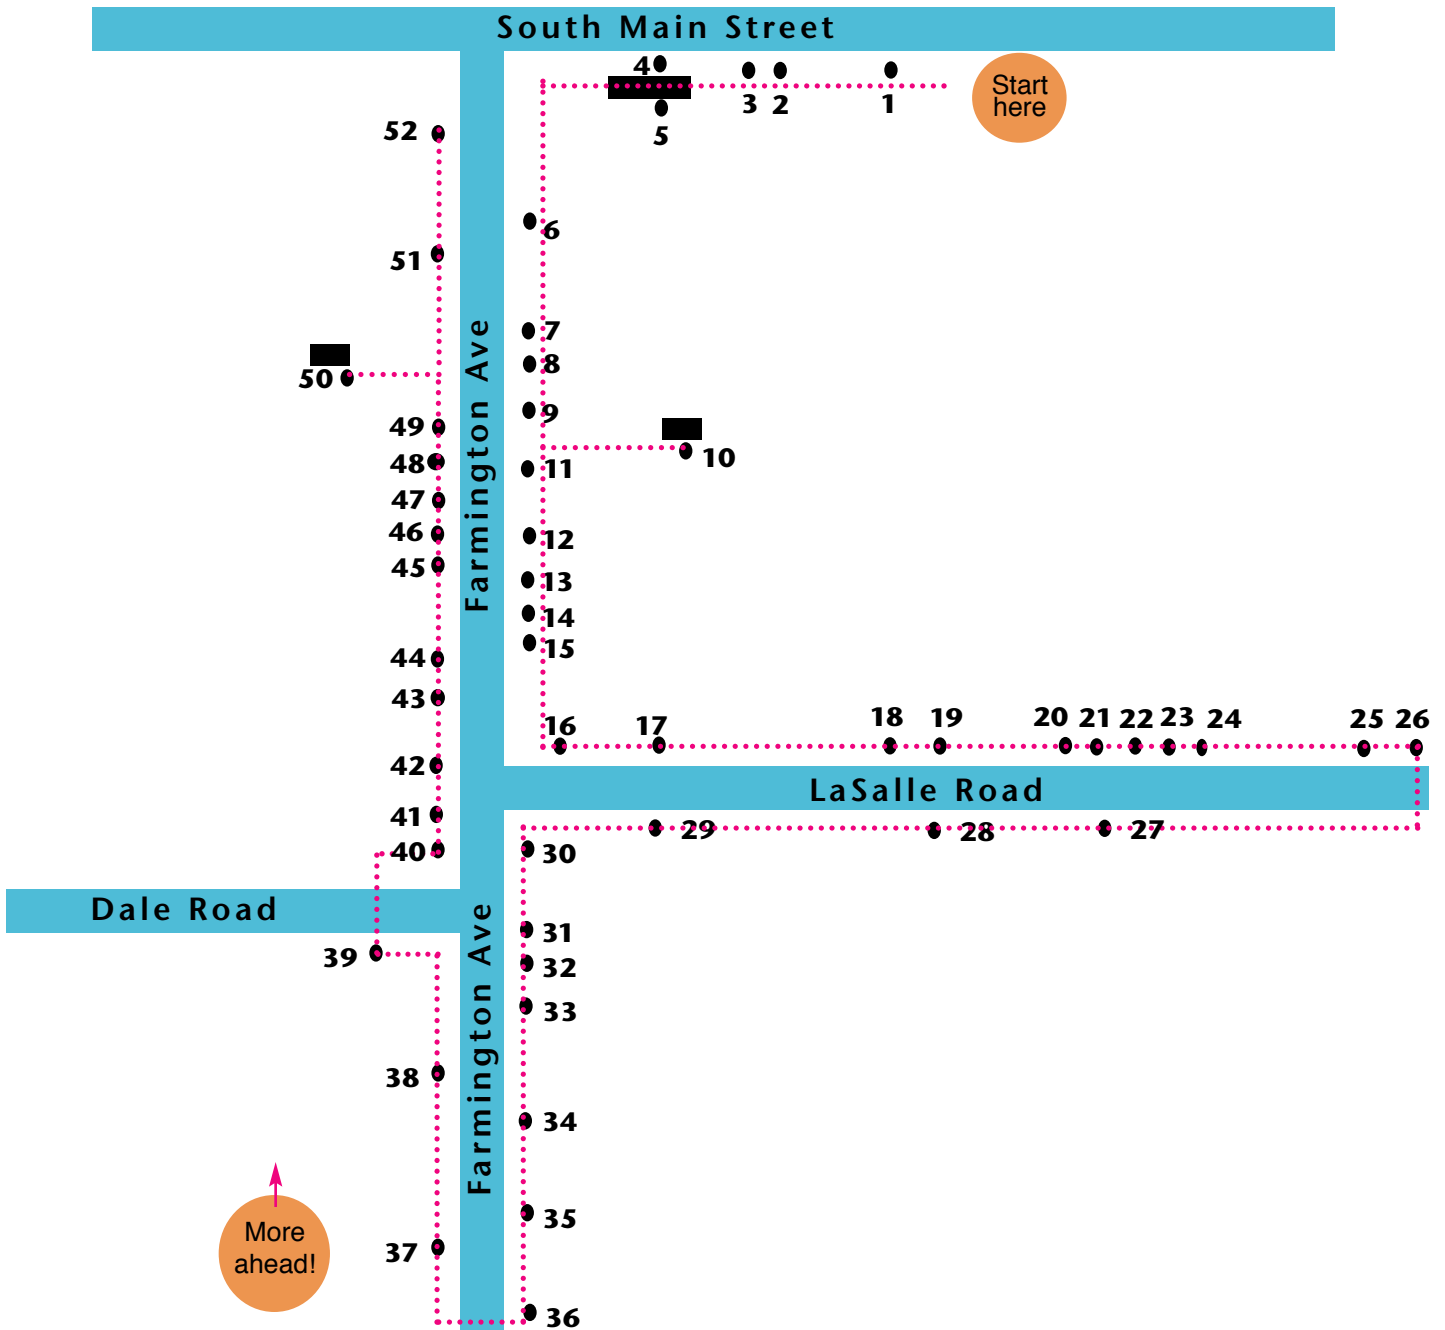

Participating
ArtWalk
 Merchants

May 20 - June 6th, 2004

Sponsored by the West Hartford Art League
To purchase work, please call 521-3732, ext.1

Participating ArtWalk Merchants

1. Lloyds & Robarts Furriers, 43 South Main St.
2. Banknorth, 29 South Main St.
3. Stienert's Steinway and Sons Pianos
29 South Main St
4. Zachers Photo Supplies, 15 South Main St.
5. Architects and Hair, 15-R South Main St.
6. Arugula, 953 Farmington Ave
7. Hair Color Company 965 Farmington
8. Three Dog Bakery 967-A Farmington Ave.
9. Glee, 967-B Farmington Ave
10. Les Cheveux, 967-E Farmington Ave
11. La Perla Ltd., 971 Farmington Ave
12. Rugged Bear, 977 Farmington Ave
13. Michaele's Coffee and Tea Co.,
981 Farmington Ave
14. Scandia Down, 981 Farmington Ave
15. L•C•R, 981B Farmington Ave
16. Francesca Verblen, LLC 10 LaSalle Road
17. Fusion, 16 LaSalle Road
18. DeRobertis Jewelers, 52 LaSalle Road
19. Center Framing and Art, 56 LaSalle Road
20. bk&co., 64 LaSalle Road
21. Matthew Phillips, 68 Lasalle Road
22. Cuzzi's, 74 LaSalle Road
23. The Stone Fish Gallery, 74A Lasalle Road
24. Oggi Design, 76-A LaSalle Road
25. Azul, 124 LaSalle Road
26. Bouvier, Beckwith and Lennox, Inc
124 LaSalle Road
27. Beckers Diamonds and Fine Jewelry,
65 LaSalle Road
28. Nelson Salon and Spa, 37 LaSalle Road
29. Starbucks, 21 Lasalle Road
30. Plimptons, 991 Farmington Ave.
31. Frame Dimensions, 995 Farmington Ave
32. Honore Gallery, 995-B Farmington Ave
33. The Claypen, 997 Farmington Ave
1000 Farmington Ave
34. State Farm Insurance, 1001 Farmington Ave
35. Labrazel Home, 1003 Farmington Ave
36. Peoples Bank- 1013 Farmington Ave
37. Sovereign Bank, 1010 Farmington Ave
38. Beazley Company Realtors,
39. Violet Flame, 994 Farmington Ave
(corner of Dale)8
- 40 Signature Gallery, 992 Farmington Ave
41. Blu, 990 Farmington Ave
- 42 Japanalia Eiko, 990 Farmington Ave
43. Ritz Camera 982 Farmington Ave
44. Comina,, 982 Farmington Ave
45. The Greeting Shoppe, 972 Farmington Ave
46. In the Central -
Salon Capellini , 970 Farmington Ave
47. Bookworm, 968 Farmington Ave
48. Say Cheese Too!, 968-C Farmington Ave
49. 224 Park, 968 Farmington Ave
50. Franklin Marcus Salon,
968 1/2A Farmington Ave.
51. Paesaggio Gallery, 966 Farmington Ave
52. Max's Oyster Bar, 964 Farmington Ave